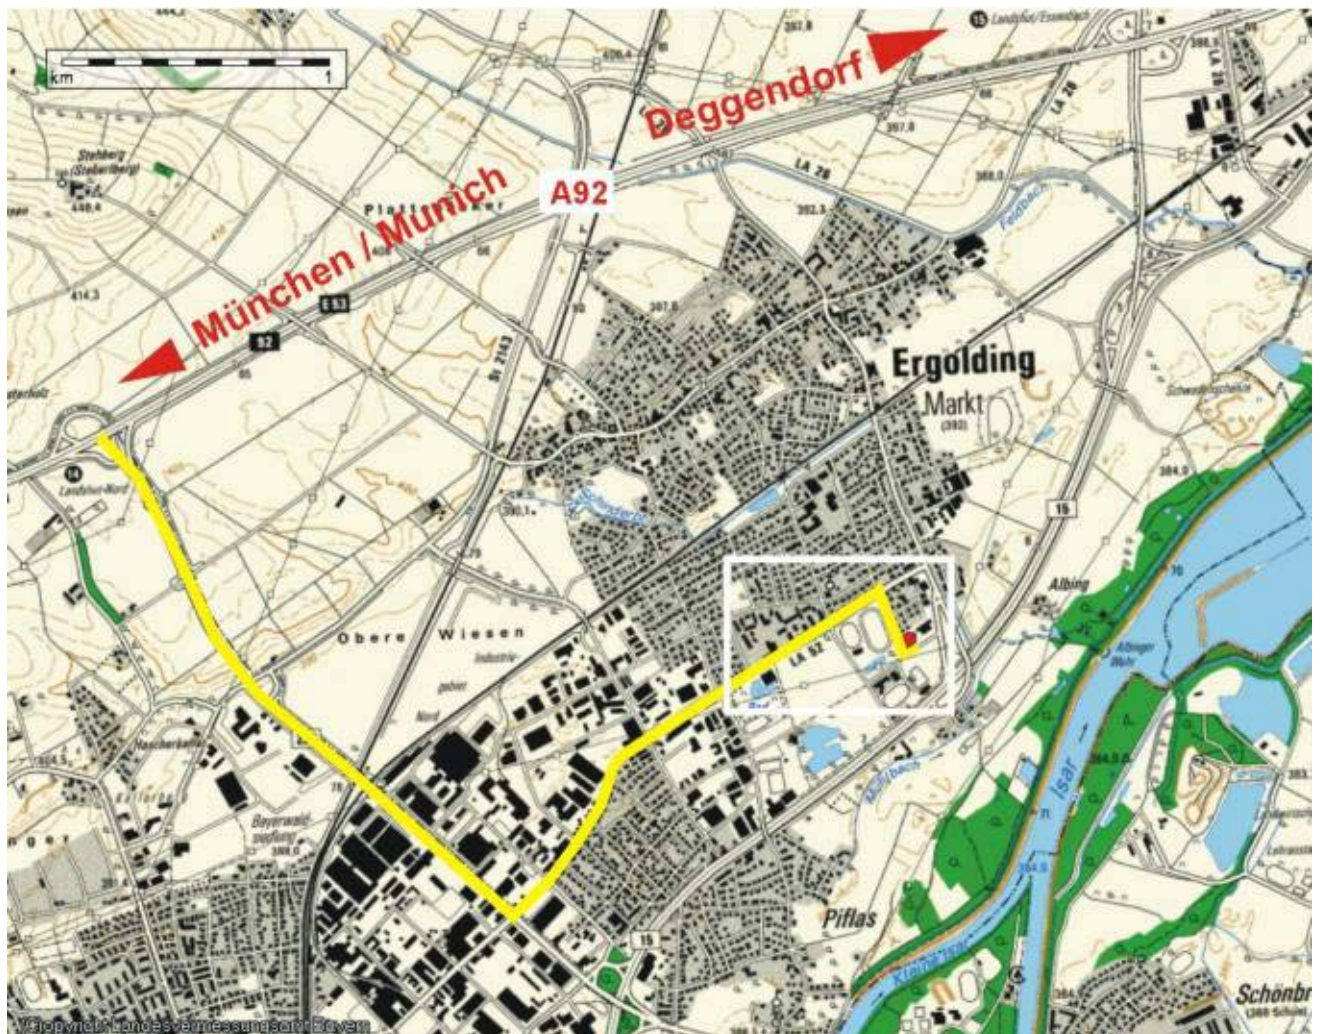

Location plan Datawin GmbH

Comming from Munich

Highway Munich – Deggendorf: Direction to Deggendorf **A92**

Exit Nr.: 14 - Landshut Nord

Further in direction to Landshut

After 2200 m, leave on the 2nd light left to: Industriegebiet Ergolding

Now you have to pass 4 lights

Than, after ca. 1800m, just before the Bank Raiffeisenbank drive right into the Etz-Strasse

Stay on the Etz-Strasse for about 300 m

On the corner, direct after the last house on the left side please turn also left into a small street

After about 50 m left you will see Datawin

DATAWIN GmbH, Etzstrasse 37, 84030 Ergolding, Tel.: +49 871 43 05 99 0